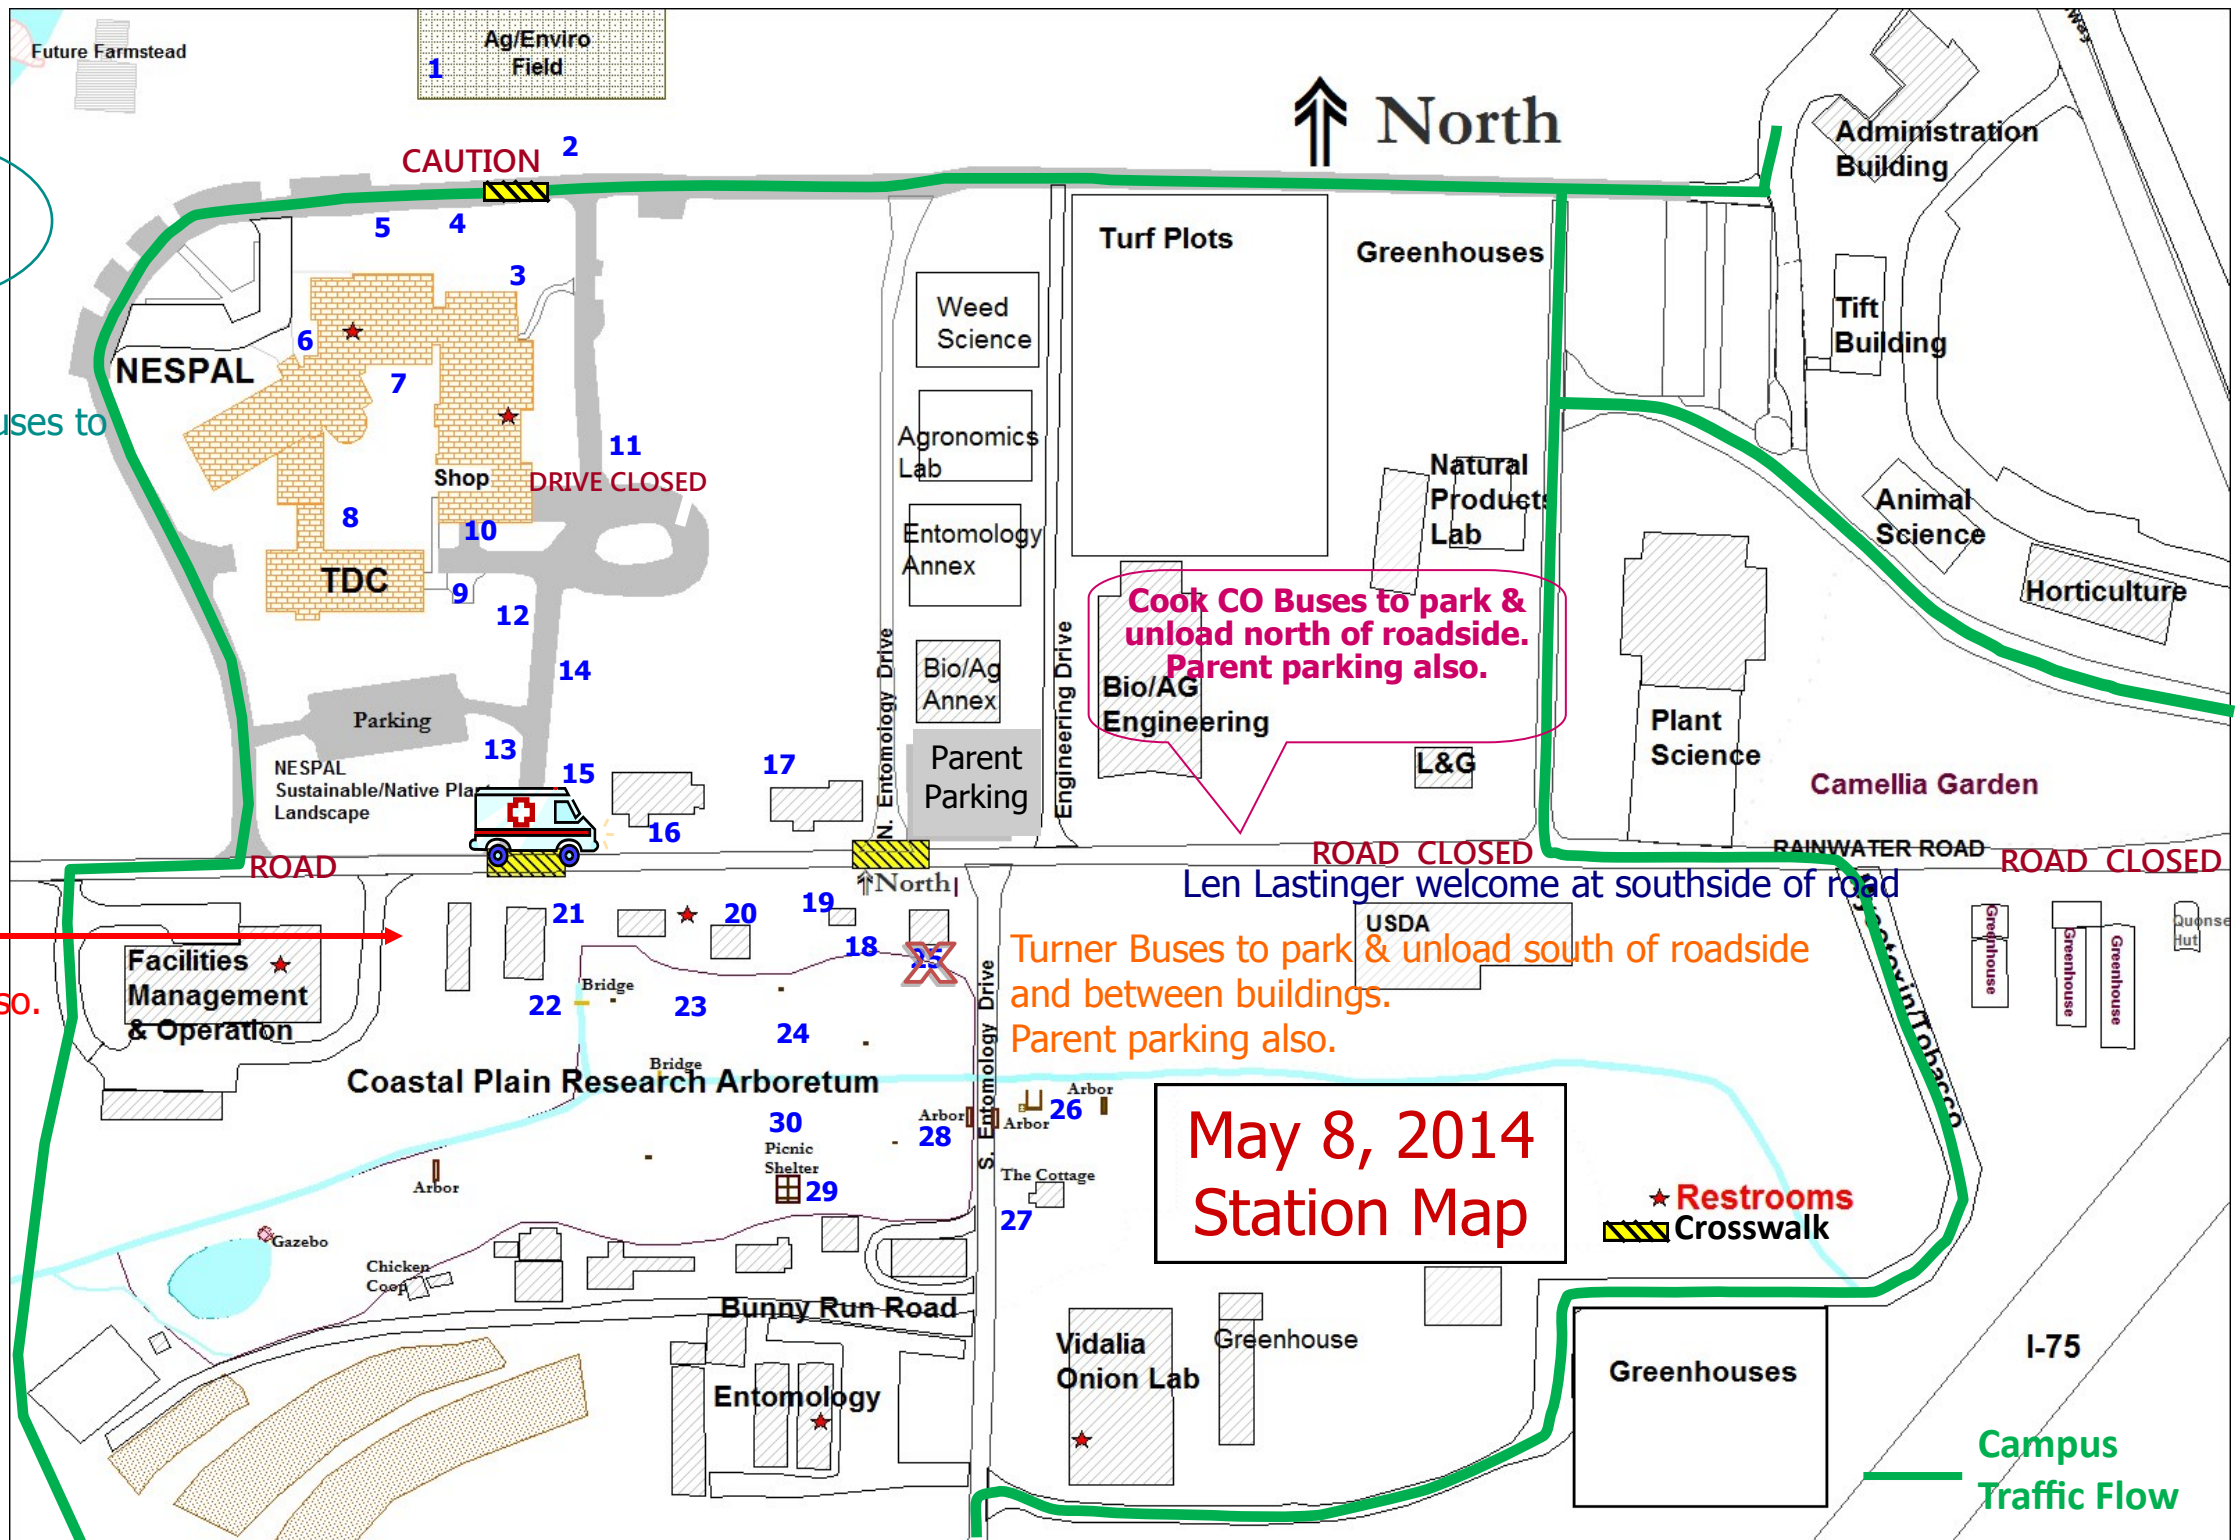

ABC parent parking here

Annie Belle Clark Buses to unload at NESPAL.

Northside to unload at FMO Parent parking also.

Cook CO Buses to park & unload north of roadside. Parent parking also.

Len Lastinger welcome at southside of road
 Turner Buses to park & unload south of roadside and between buildings. Parent parking also.